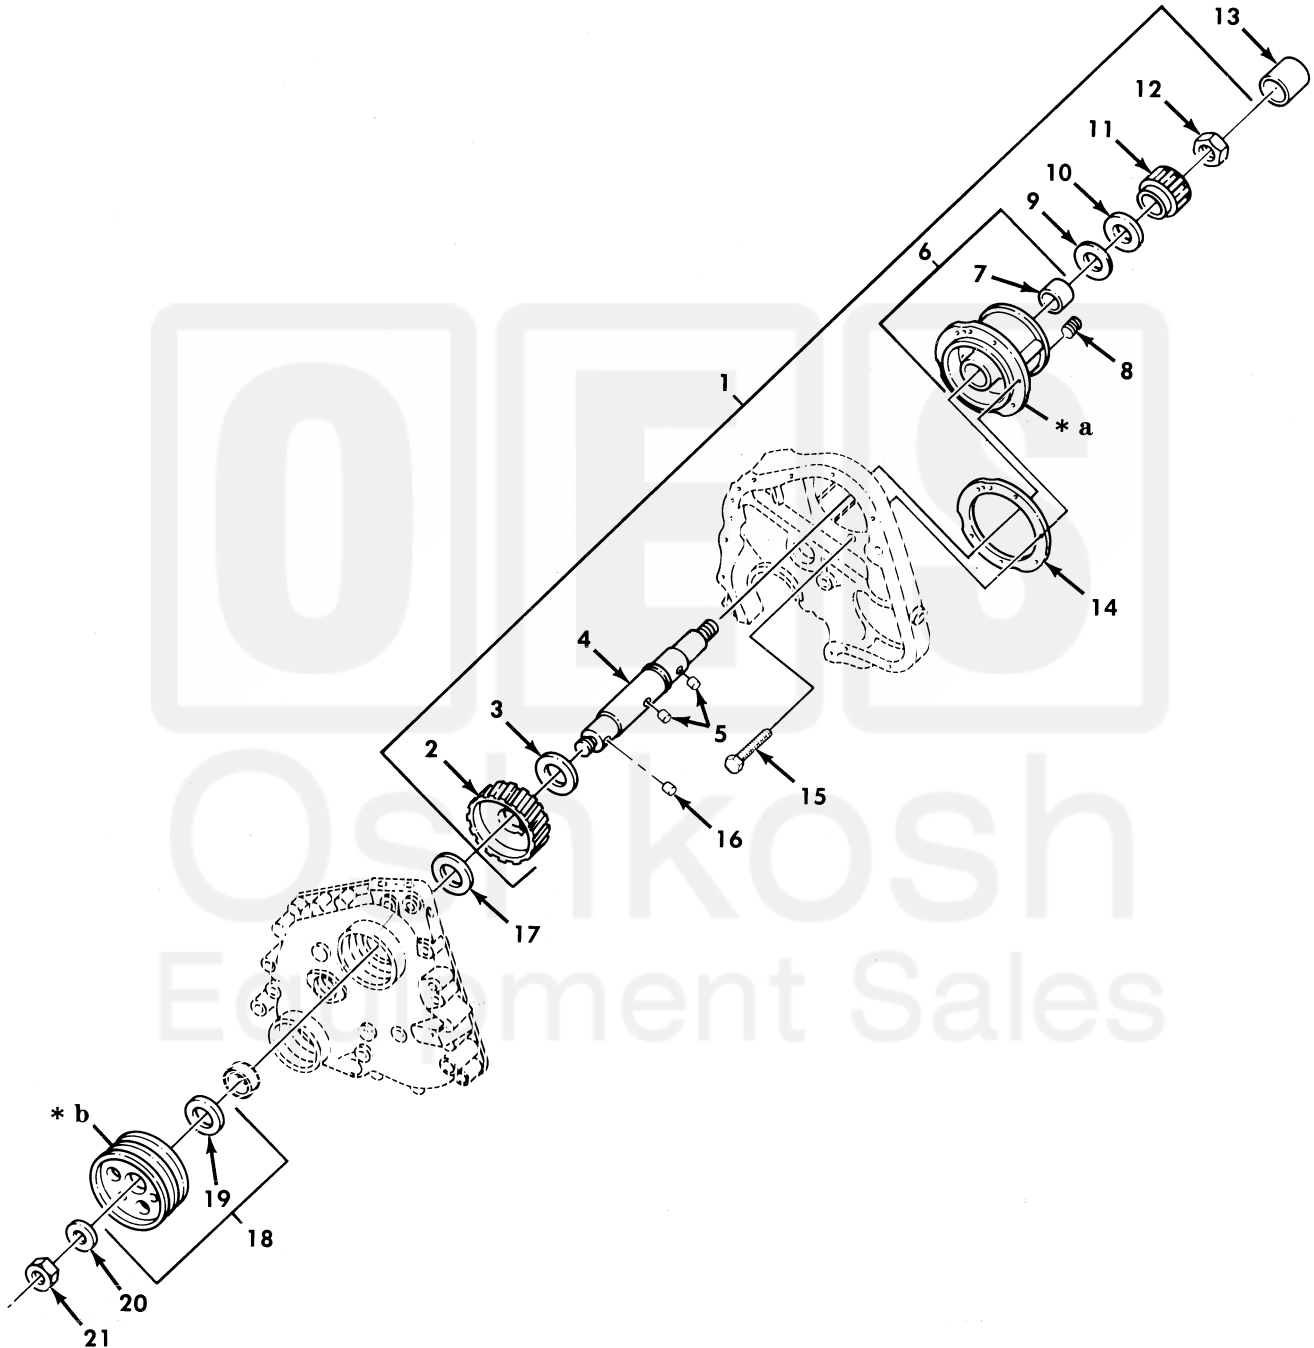

UNIT, DIRECT SUPPORT, AND GENERAL SUPPORT MAINTENANCE  
REPAIR PARTS AND SPECIAL TOOLS LIST  
TRUCK, 5-TON, 6X6, M809 SERIES TRUCKS (DIESEL)

\* a PART OF ITEM 6

\* b PART OF ITEM 18

Figure 27. Accessory Drive, Pulley, and Related Parts.

(1) ITEM NO	(2) SMR CODE	(3) NSN	(4) CAGEC	(5) PART NUMBER	(6) DESCRIPTION AND USABLE ON CODE (UOC)	(7) QTY
GROUP 0109 ACCESSORY DRIVING MECHANISMS						
FIG. 27 ACCESSORY DIRVE,PULLEY,AND RELATED PARTS						
1	PAFFF	2815-01-114-7400	15434	3005136	PULLEY ASSEMBLY,DRI UPPER LEFT HAND REAR.....	1
2	KFFZZ		15434	142689	.GEAR,HELICAL PART OF KIT P/N 5704533.....	1
3	PAFZZ	3120-01-144-7368	15434	3026557	.WASHER.....	1
4	PAFZZ	4310-01-092-9816	15434	3000171	.SHAFT,AIR COMPRESSO.....	1
5	PAFZZ	5315-01-177-7507	15434	3034438	.PIN,STRAIGHT,HEADLE.....	2
6	PAFFF	3040-01-129-4302	15434	AR-45724	.HOUSING,MECHANICAL.....	1
7	PAFZZ	3120-00-792-9834	15434	116391	.BEARING,SLEEVE.....	1
8	PAFZZ	4730-00-018-9566	81348	WW-P-471ACABCA	.PLUG,PIPE.....	1
9	PAFZZ	3120-01-147-5275	15434	3026556	.BEARING,WASHER,THRU.....	1
10	PAFZZ	5310-00-081-9292	15434	3014103	.WASHER,FLAT.....	1
11	PAFZZ	3010-01-085-2732	15434	3000174	.COUPLING HALF,SHAFT.....	1
12	PAFZZ	5310-00-442-6899	15434	191517	.NUT,SELF-LOCKING,HE.....	1
13	PAFZZ	3010-01-079-3461	15434	199349	COUPLING,SHAFT,RIGI.....	1
14	PAFZZ	5330-00-026-2931	15434	3069101	GASKET PART OF KIT P/N 3011472.....	1
15	PAFZZ	5305-01-119-8621	15434	3010590	SCREW.....	5
16	PAFZZ	2815-01-124-0232	15434	70550	PIN,PISTON PART OF KIT P/N 3010240.	1
17	PAFZZ	5330-01-129-6541	15434	3008947	RUBBER STRIP PART OF KIT P/N 3011472.....	1
18	PAFFF	3020-00-404-2961	15434	3012896	PULLEY,WATER PUMP,D.....	1
19	PAFFF	2930-00-401-9531	15434	190397	.SLEEVE,PULLEY,PUMP PART OF KIT P/N 3010240.....	1
20	PAFZZ	5310-01-124-6463	15434	193136	WASHER,FLAT.....	1
21	PAFZZ	5310-01-126-1045	15434	3012526	NUT,SELF-LOCKING,HE.....	1

END OF FIGURE